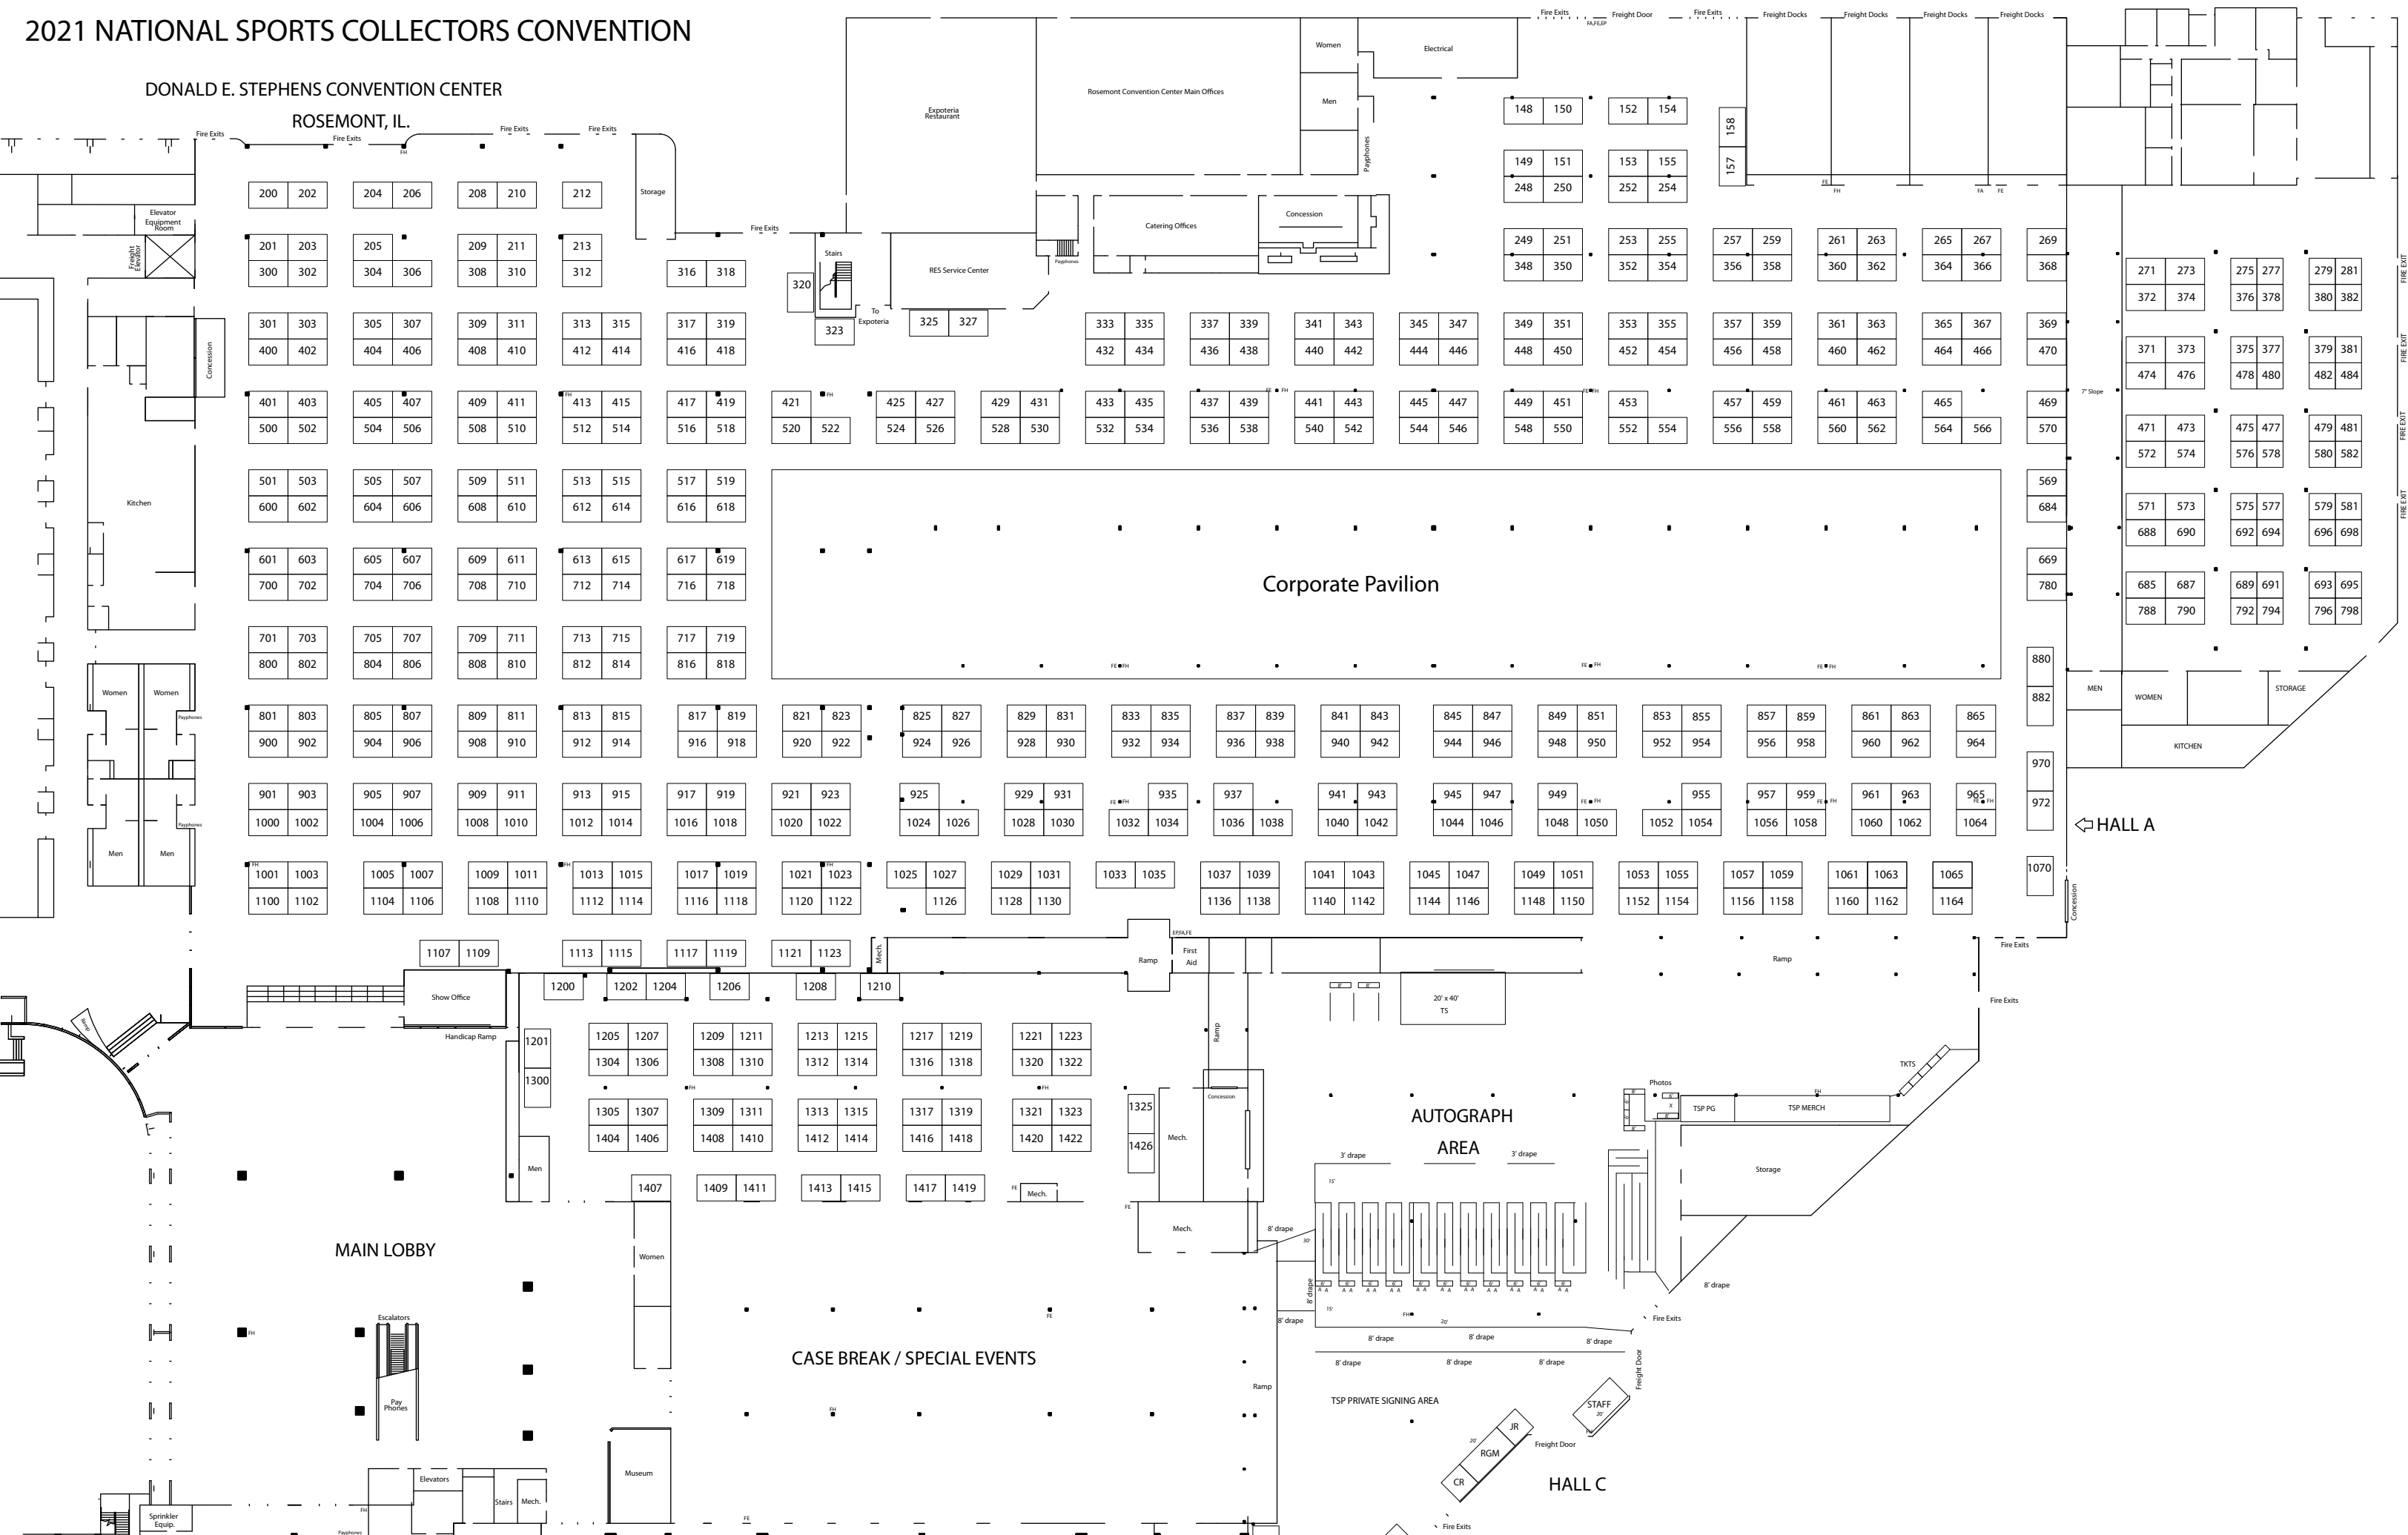

2021 NATIONAL SPORTS COLLECTORS CONVENTION

DONALD E. STEPHENS CONVENTION CENTER

ROSEMONT, IL.

200	202	204	206	208	210	212
201	203	205		209	211	213
300	302	304	306	308	310	312
301	303	305	307	309	311	313
400	402	404	406	408	410	412
401	403	405	407	409	411	413
500	502	504	506	508	510	512
501	503	505	507	509	511	513
600	602	604	606	608	610	612
601	603	605	607	609	611	613
700	702	704	706	708	710	712
701	703	705	707	709	711	713
800	802	804	806	808	810	812
801	803	805	807	809	811	813
900	902	904	906	908	910	912
901	903	905	907	909	911	913
1000	1002	1004	1006	1008	1010	1012
1001	1003	1005	1007	1009	1011	1013
1100	1102	1104	1106	1108	1110	1112
1101	1103	1105	1107	1109	1111	1113

Corporate Pavilion

AUTOGRAPH AREA

CASE BREAK / SPECIAL EVENTS

HALL C

MAIN LOBBY

HALL A

Show Office

20' x 40' TS

TSP PG TSP MERCH

STAFF

RGM JR

CR

Escalators
Pay Phones

Elevators
Stairs
Mech.

Museum

Expoteria Restaurant

Rosemont Convention Center Main Offices

Women

Electrical

Men

Payphones

Catering Offices

Concession

RES Service Center

Stairs

To Expoteria

325 327

333 335

337 339

341 343

148 150

152 154

158

149 151

153 155

157

249 251

253 255

257 259

261 263

265 267

269

348 350

352 354

356 358

360 362

364 366

368

448 450

452 454

456 458

460 462

464 466

470

449 451

453

457 459

461 463

465

469

548 550

552 554

556 558

560 562

564 566

570

549 551

553

557 559

561 563

565

569

648 650

652 654

656 658

660 662

664 666

670

749 751

753

757 759

761 763

765

769

848 850

852 854

856 858

860 862

864 866

870

949 951

953

957 959

961 963

965

970

1049 1051

1053

1057 1059

1061 1063

1065

1149 1151

1153

1157 1159

1161 1163

1165

1070

1048 1050

1052 1054

1056 1058

1060 1062

1064

1037 1039

1041 1043

1045 1047

1049 1051

1053 1055

1057 1059

1137 1138

1140 1142

1144 1146

1148 1150

1152 1154

1156 1158

1136 1138

1140 1142

1144 1146

1148 1150

1152 1154

1156 1158

1136 1138

1140 1142

1144 1146

1148 1150

1152 1154

1156 1158

1136 1138

1140 1142

1144 1146

1148 1150

1152 1154

1156 1158

1136 1138

1140 1142

1144 1146

1148 1150

1152 1154

1156 1158

1136 1138

1140 1142

1144 1146

1148 1150

1152 1154

1156 1158

1136 1138

1140 1142

1144 1146

1148 1150

1152 1154

1156 1158

1136 1138

1140 1142

1144 1146

1148 1150

1152 1154

1156 1158

1136 1138

1140 1142

1144 1146

1148 1150

1152 1154

1156 1158

1136 1138

1140 1142

1144 1146

1148 1150

1152 1154

1156 1158

1136 1138

1140 1142

1144 1146

1148 1150

1152 1154

1156 1158

1136 1138

1140 1142

1144 1146

1148 1150

1152 1154

1156 1158

1136 1138

1140 1142

1144 1146

1148 1150

1152 1154

1156 1158

1136 1138

1140 1142

1144 1146

1148 1150

1152 1154

1156 1158

1136 1138

1140 1142

1144 1146

1148 1150

1152 1154

1156 1158

1136 1138

1140 1142

1144 1146

1148 1150

1152 1154

1156 1158

1136 1138

1140 1142

1144 1146

1148 1150

1152 1154

1156 1158

1136 1138

1140 1142

1144 1146

1148 1150

1152 1154

1156 1158

1136 1138

1140 1142

1144 1146

1148 1150

1152 1154

1156 1158

1136 1138

1140 1142

1144 1146

1148 1150

1152 1154

1156 1158

1136 1138

1140 1142

1144 1146

1148 1150

1152 1154

1156 1158

1136 1138

1140 1142

1144 1146

1148 1150

1152 1154

1156 1158

1136 1138

1140 1142

1144 1146

1148 1150

1152 1154

1156 1158

1136 1138

1140 1142

1144 1146

1148 1150

1152 1154

1156 1158

1136 1138

1140 1142

1144 1